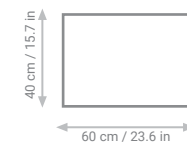

MINI MAP OF THE WORLD WITH CUSTOM ILLUSTRATIONS IN MARINE STYLE

ACCESSORY SET

- instruction
- scratcher
- marker
- felt shred
- language tag
- magnets
- pins

SKU: MW
EAN: 4820191130203

BEFORE

AFTER

POSTER
W 60 cm / 23.6 in
H 40 cm / 15.7 in

PLASTIC

ENG

TUBE
H 45 cm / 17.7 in
D 7 cm / 2.8 in