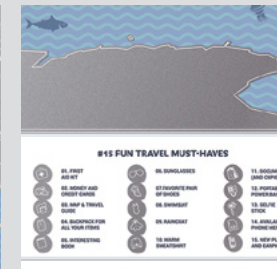

TRAVEL MAP WEEKEND WORLD

IT IS A COMPACT SCRATCH-OFF MAP OF YOUR TRAVELS AND A TRUE ASSISTANT IN ANY TRIP. THE MAP FEATURES A LIST OF 15 FUN TRAVEL MUST-HAVE THINGS THAT NEED TO BE TAKEN ON A TRIP, AN ENLARGED MAP OF EUROPE AND A QUEST ON THE TUBE, WHICH WILL ADD EMOTIONS AND MEMORIES IN ANY OF YOUR TOURS.

MINI MAP OF THE WORLD AND MAP OF EUROPE 2 IN 1

BEFORE

AFTER

ACCESSORY SET

- instruction

SKU: WW
EAN: 4820191130241

POSTER
W 60 cm / 23.6 in
H 40 cm / 15.7 in

PAPER