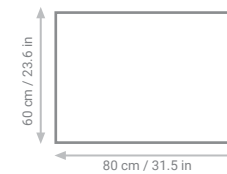

POSTER
W 80 cm / 31.5 in
H 60 cm / 23.6 in

PAPER
ENG

TUBE
H 64 cm / 25.2 in
D 7 cm / 2.8 in