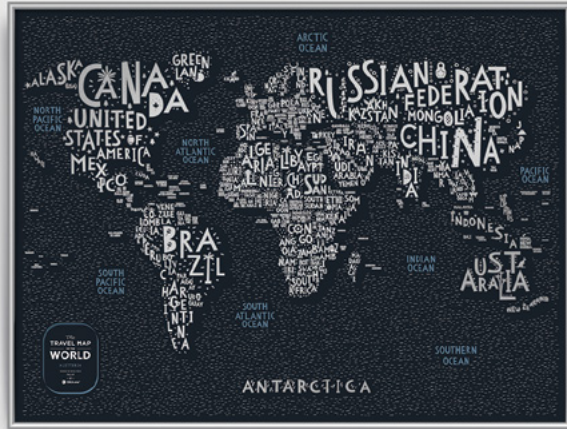

TRAVEL MAP LETTERS WORLD

NEW

COLORFUL SCRATCH-OFF FONT MAP WITH A HISTORY OF YOUR TRAVELS, ON WHICH EACH COUNTRY IS REPRESENTED BY LETTERS. SCRATCH OFF THE SILVER LAYER FROM THE COUNTRIES YOU'VE BEEN TO, SO THE MAP BECOMES BRIGHTER, AND YOUR LIFE GETS MORE SATURATED. THIS IS A POSITIVE GIFT FOR FRIENDS AND FAMILY, WHICH INSPIRES TO DISCOVER THE WORLD FROM A TO Z.

TRENDY FONT DESIGN

ACCESSORY SET

- instruction
- scratcher
- pins
- felt shred
- stickers

SKU: LW
EAN: 4820191130425

BEFORE

AFTER

POSTER
W 80 cm / 31.5 in
H 60 cm / 23.6 in

PAPER