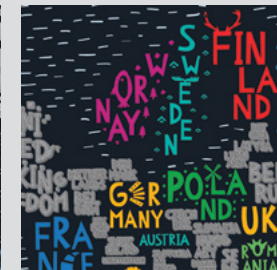

TRAVEL MAP LETTERS WORLD

NEW

COLORFUL SCRATCH-OFF FONT MAP WITH A HISTORY OF YOUR TRAVELS, ON WHICH EACH COUNTRY IS REPRESENTED BY LETTERS. SCRATCH OFF THE SILVER LAYER FROM THE COUNTRIES YOU'VE BEEN TO, SO THE MAP BECOMES BRIGHTER, AND YOUR LIFE GETS MORE SATURATED. THIS IS A POSITIVE GIFT FOR FRIENDS AND FAMILY, WHICH INSPIRES TO DISCOVER THE WORLD FROM A TO Z.

TRENDY FONT DESIGN

ACCESSORY SET

- instruction
- scratcher
- pins
- felt shred
- stickers

SKU: LW
EAN: 4820191130425

BEFORE

AFTER

POSTER
W 80 cm / 31.5 in
H 60 cm / 23.6 in

PAPER